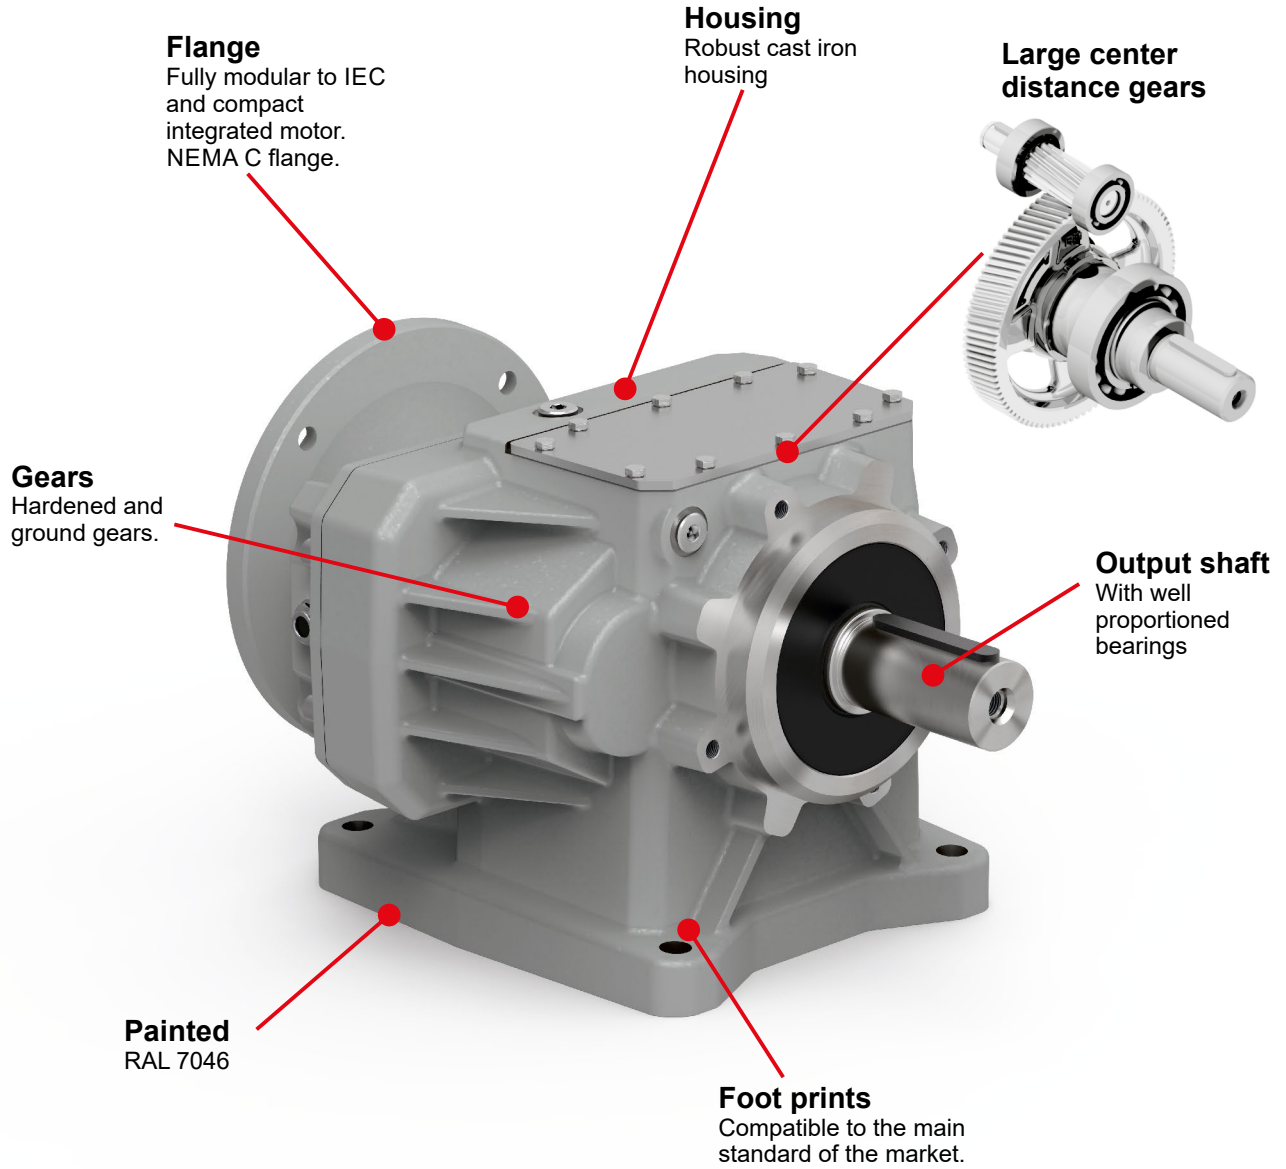

# Cast iron in line gearboxes

A modular and compact product

## Single-piece Cast Iron housing

with high tensile strength. Precision machined for alignment of bearings and gearing

World wide sales network.