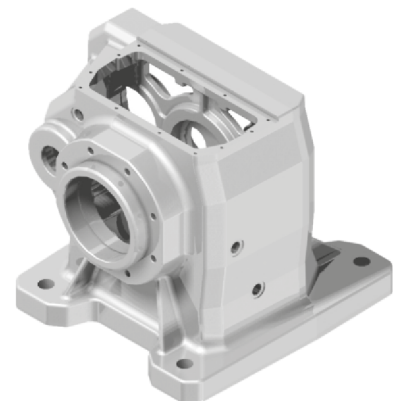

# Cast iron in line gearboxes

A modular and compact product

## Single-piece Cast Iron housing

with high tensile strength. Precision machined for alignment of bearings and gearing

World wide sales network.