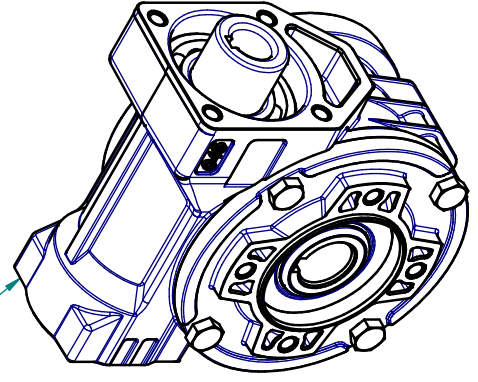

VTEZM06*16 (4Pz.)

VTRZM06*1.6 (4Pz.)

VTBZM08*20 (4Pz.)

LIU06*06*0025

LIU06*06*0020

0704050
Ø18-19mm

Order from parts required from gearbox size **64Q** ratio _____

From _____ Date ____/____/____