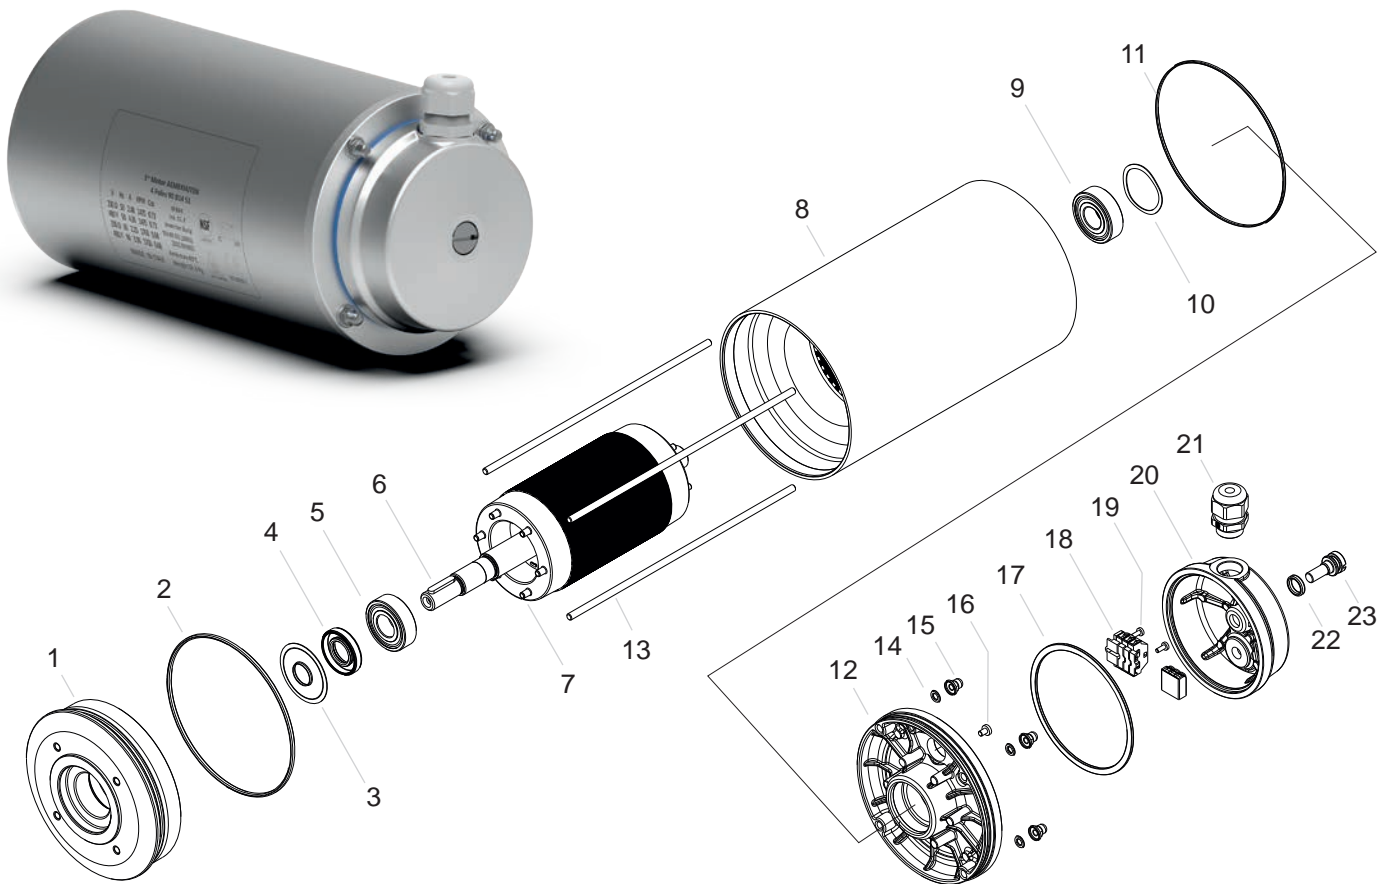

Spare parts *Parti di ricambio*

Aluminum
AEM series

IEC TENV Totally Enclosed Non-Ventilated
Totalmente chiuso e non ventilato

kW 0.12÷2.2

Motor	63A / 63B	71A / 71B	80A / 80B	90S / 90L
1	B14 Flange			
2	ORS120.32/2.62		ORS126.67/2.62	ORS167.00/2.60
3	Flinger for extra protection			
4	ATBA017*035*07C		ATBA025*047*07C	ATBA030*052*07C
5	CSM6203/2ZC3		CSM6205/2ZC3	CSM6206/2ZC3
6	LIUI04*04*0018	LIUI05*05*0025	LIUI06*06*0030	LIUI08*07*0040
7	Shaft and rotor			
8	Housing			
9	CSM6203/2ZC3		CSM6205/2ZC3	CSM6206/2ZC3
10	Compensation ring			
11	ORS126.72/1.78		ORS133.07/1.78	ORS171.12/2.62
12	Back endshield for terminal box			
13	M05x187	M05x227	M05x256	M05x282
14	ORS6.07/1.78			
15	M5			
16	VTTR4.0x0.8			
17	Gasket			
18	Terminal board			
19	VTTRM3x0.8			
21	PCM20x1.5LP			
22	ORS15.54/2.62			
22	SPM710230			